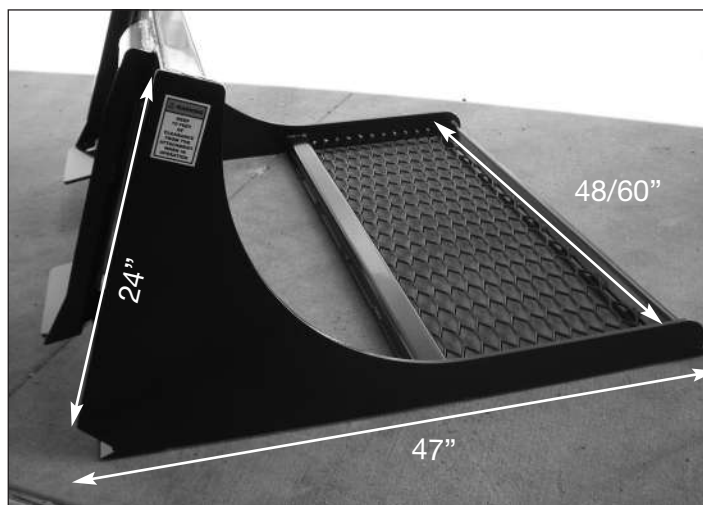

Compact Land Leveler Specifications

Model	CLL48	CLL60
Overall Width	48"	60"
Depth (Front to Back)	47"	47"
Height	24"	24"
Cutting Edge (Front & Back)	1/2" x 4"	1/2" x 4"
Front Expanded Metal	20" x 47"	20" x 60"
Approximate Weight		

Mounting Plates Available for MT Bobcats / Toro Dingo / Universal Skid Steer Mount