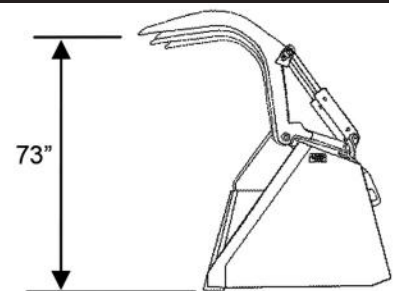

**Optional Bolt On Grapple
with 73" Large Grapple Opening
Model FBL Only**

www.tmwattachments.com

High Capacity Fertilizer Bucket

Specifications

Model FBL	FBL72	FBL84	FBL96	FBL108	FBL120
Overall Bucket Width	72"	84"	96"	108"	120"
Height of Bucket Back	40"	40"	40"	40"	40"
Bucket Depth - High Capacity (Model FBL)	53"	53"	53"	53"	53"
Bucket Capacity (Heaped) Cubic Yard	2	2.4	3	3.1	3.4
Bucket Capacity (Struck) Cubic Yard	1.85	2.2	2.8	2.8	3.1
Approx. Weight of Bucket (Model FBL)	975 lbs	1120 lbs	1215 lbs	1360 lbs	1495 lbs
Model FBLS	FBLS72	FBLS84	FBLS96	FBLS108	FBLS120
Overall Bucket Width	72"	84"	96"	108"	120"
Height of Bucket Back	40"	40"	40"	40"	40"
Bucket Depth - Standard Capacity (Model FBLS)	44"	44"	44"	44"	44"
Bucket Capacity (Heaped) Cubic Yard	1.75	2	2.3	2.6	2.9
Bucket Capacity (Struck) Cubic Yard	1.6	1.8	2.1	2.4	2.6
Cutting Edge 1060 Material	Yes	Yes	Yes	Yes	Yes
Approx. Weight of Bucket (Model FBLS)	925 lbs	1020 lbs	1165 lbs	1265 lbs	1365 lbs
Optional Grapple (Model FBL ONLY)					
Height with Grapple Closed	46"	46"	46"	46"	46"
Grapple Opening	73"	73"	73"	73"	73"
Two Independent Bolt on Grapples	Yes	Yes	Yes	Yes	Yes
Grapple Width Each	20"	20"	20"	20"	20"
Grapple Width Overall	60"	60"	60"	60"	60"
Approx. Weight of Bucket with Grapple	1185 lbs	1325 lbs	1465 lbs	1610 lbs	1750 lbs
Optional Bolt on Cutting Edge 3/4" x 8" Double Bevel	Yes	Yes	Yes	Yes	Yes
Cylinder Specifications					
Bore	2.5	2.5	2.5	2.5	2.5
Stroke	10	10	10	10	10
Rdo Diameter	1.25	1.25	1.25	1.25	1.25
Cylinder Pressure Rating	3000 lbs	3000 lbs	3000 lbs	3000 lbs	3000 lbs
Hydraulic Hose Rating	4500 psi	4500 psi	4500 psi	4500 psi	4500 psi

Used on Skid Steer Loaders,
Compact Wheel Loaders,
Tractors and Tele-handlers.
Specifications and designs
are subject to change
without notice.

522 Meeker Avenue • East Eden Valley, MN 55329
www.tmwattachments.com