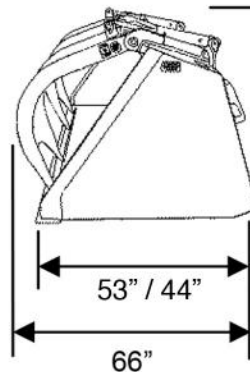

**Optional Bolt On Grapple
with 73" Large Grapple Opening
Model FBL Only**

www.tmwattachments.com

High Capacity Fertilizer Bucket

Specifications

Model FBL	FBL72	FBL84	FBL96	FBL108	FBL120
Overall Bucket Width	72"	84"	96"	108"	120"
Height of Bucket Back	40"	40"	40"	40"	40"
Bucket Depth - High Capacity (Model FBL)	53"	53"	53"	53"	53"
Bucket Capacity (Heaped) Cubic Yard	2	2.4	3	3.1	3.4
Bucket Capacity (Struck) Cubic Yard	1.85	2.2	2.8	2.8	3.1
Approx. Weight of Bucket (Model FBL)	975 lbs	1120 lbs	1215 lbs	1360 lbs	1495 lbs
Model FBLS	FBLS72	FBLS84	FBLS96	FBLS108	FBLS120
Overall Bucket Width	72"	84"	96"	108"	120"
Height of Bucket Back	40"	40"	40"	40"	40"
Bucket Depth - Standard Capacity (Model FBLS)	44"	44"	44"	44"	44"
Bucket Capacity (Heaped) Cubic Yard	1.75	2	2.3	2.6	2.9
Bucket Capacity (Struck) Cubic Yard	1.6	1.8	2.1	2.4	2.6
Cutting Edge 1060 Material	Yes	Yes	Yes	Yes	Yes
Approx. Weight of Bucket (Model FBLS)	925 lbs	1020 lbs	1165 lbs	1265 lbs	1365 lbs
Optional Grapple (Model FBL ONLY)					
Height with Grapple Closed	46"	46"	46"	46"	46"
Grapple Opening	73"	73"	73"	73"	73"
Two Independent Bolt on Grapples	Yes	Yes	Yes	Yes	Yes
Grapple Width Each	20"	20"	20"	20"	20"
Grapple Width Overall	60"	60"	60"	60"	60"
Approx. Weight of Bucket with Grapple	1185 lbs	1325 lbs	1465 lbs	1610 lbs	1750 lbs
Optional Bolt on Cutting Edge 3/4" x 8" Double Bevel	Yes	Yes	Yes	Yes	Yes
Cylinder Specifications					
Bore	2.5	2.5	2.5	2.5	2.5
Stroke	10	10	10	10	10
Rdo Diameter	1.25	1.25	1.25	1.25	1.25
Cylinder Pressure Rating	3000 lbs	3000 lbs	3000 lbs	3000 lbs	3000 lbs
Hydraulic Hose Rating	4500 psi	4500 psi	4500 psi	4500 psi	4500 psi

Used on Skid Steer Loaders,
Compact Wheel Loaders,
Tractors and Tele-handlers.
Specifications and designs
are subject to change
without notice.

522 Meeker Avenue • East Eden Valley, MN 55329
www.tmwattachments.com