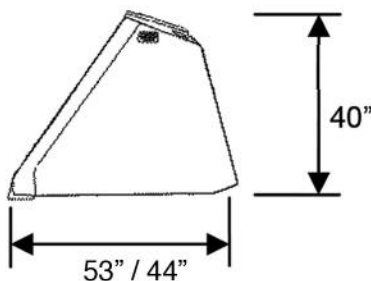

**Optional Bolt On Grapple
with 73" Large Grapple Opening
Model FBL Only**

www.tmwattachments.com

High Capacity Fertilizer Bucket

Specifications

Model FBL	FBL72	FBL84	FBL96	FBL108	FBL120
Overall Bucket Width	72"	84"	96"	108"	120"
Height of Bucket Back	40"	40"	40"	40"	40"
Bucket Depth - High Capacity (Model FBL)	53"	53"	53"	53"	53"
Bucket Capacity (Heaped) Cubic Yard	2	2.4	3	3.1	3.4
Bucket Capacity (Struck) Cubic Yard	1.85	2.2	2.8	2.8	3.1
Approx. Weight of Bucket (Model FBL)	975 lbs	1120 lbs	1215 lbs	1360 lbs	1495 lbs
Model FBLS	FBLS72	FBLS84	FBLS96	FBLS108	FBLS120
Overall Bucket Width	72"	84"	96"	108"	120"
Height of Bucket Back	40"	40"	40"	40"	40"
Bucket Depth - Standard Capacity (Model FBLS)	44"	44"	44"	44"	44"
Bucket Capacity (Heaped) Cubic Yard	1.75	2	2.3	2.6	2.9
Bucket Capacity (Struck) Cubic Yard	1.6	1.8	2.1	2.4	2.6
Cutting Edge 1060 Material	Yes	Yes	Yes	Yes	Yes
Approx. Weight of Bucket (Model FBLS)	925 lbs	1020 lbs	1165 lbs	1265 lbs	1365 lbs
Optional Grapple (Model FBL ONLY)					
Height with Grapple Closed	46"	46"	46"	46"	46"
Grapple Opening	73"	73"	73"	73"	73"
Two Independent Bolt on Grapples	Yes	Yes	Yes	Yes	Yes
Grapple Width Each	20"	20"	20"	20"	20"
Grapple Width Overall	60"	60"	60"	60"	60"
Approx. Weight of Bucket with Grapple	1185 lbs	1325 lbs	1465 lbs	1610 lbs	1750 lbs
Optional Bolt on Cutting Edge 3/4" x 8" Double Bevel	Yes	Yes	Yes	Yes	Yes
Cylinder Specifications					
Bore	2.5	2.5	2.5	2.5	2.5
Stroke	10	10	10	10	10
Rdo Diameter	1.25	1.25	1.25	1.25	1.25
Cylinder Pressure Rating	3000 lbs	3000 lbs	3000 lbs	3000 lbs	3000 lbs
Hydraulic Hose Rating	4500 psi	4500 psi	4500 psi	4500 psi	4500 psi