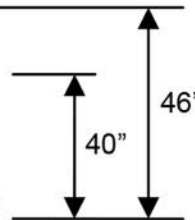

**Optional Bolt On Grapple
with 73" Large Grapple Opening
Model FBL Only**

www.tmwattachments.com

High Capacity Fertilizer Bucket

Specifications

Model FBL	FBL72	FBL84	FBL96	FBL108	FBL120
Overall Bucket Width	72"	84"	96"	108"	120"
Height of Bucket Back	40"	40"	40"	40"	40"
Bucket Depth - High Capacity (Model FBL)	53"	53"	53"	53"	53"
Bucket Capacity (Heaped) Cubic Yard	2	2.4	3	3.1	3.4
Bucket Capacity (Struck) Cubic Yard	1.85	2.2	2.8	2.8	3.1
Approx. Weight of Bucket (Model FBL)	975 lbs	1120 lbs	1215 lbs	1360 lbs	1495 lbs
Model FBLS	FBLS72	FBLS84	FBLS96	FBLS108	FBLS120
Overall Bucket Width	72"	84"	96"	108"	120"
Height of Bucket Back	40"	40"	40"	40"	40"
Bucket Depth - Standard Capacity (Model FBLS)	44"	44"	44"	44"	44"
Bucket Capacity (Heaped) Cubic Yard	1.75	2	2.3	2.6	2.9
Bucket Capacity (Struck) Cubic Yard	1.6	1.8	2.1	2.4	2.6
Cutting Edge 1060 Material	Yes	Yes	Yes	Yes	Yes
Approx. Weight of Bucket (Model FBLS)	925 lbs	1020 lbs	1165 lbs	1265 lbs	1365 lbs
Optional Grapple (Model FBL ONLY)					
Height with Grapple Closed	46"	46"	46"	46"	46"
Grapple Opening	73"	73"	73"	73"	73"
Two Independent Bolt on Grapples	Yes	Yes	Yes	Yes	Yes
Grapple Width Each	20"	20"	20"	20"	20"
Grapple Width Overall	60"	60"	60"	60"	60"
Approx. Weight of Bucket with Grapple	1185 lbs	1325 lbs	1465 lbs	1610 lbs	1750 lbs
Optional Bolt on Cutting Edge 3/4" x 8" Double Bevel	Yes	Yes	Yes	Yes	Yes
Cylinder Specifications					
Bore	2.5	2.5	2.5	2.5	2.5
Stroke	10	10	10	10	10
Rdo Diameter	1.25	1.25	1.25	1.25	1.25
Cylinder Pressure Rating	3000 lbs	3000 lbs	3000 lbs	3000 lbs	3000 lbs
Hydraulic Hose Rating	4500 psi	4500 psi	4500 psi	4500 psi	4500 psi