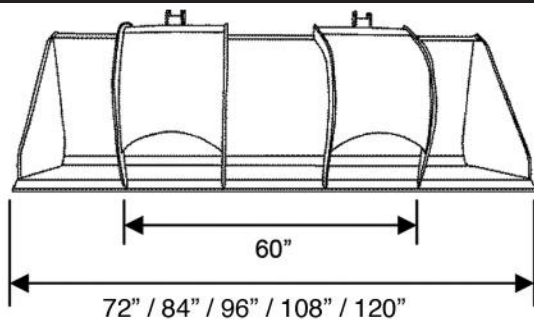

**Optional Bolt On Grapple
with 73" Large Grapple Opening
Model FBL Only**

www.tmwattachments.com

High Capacity Fertilizer Bucket

Specifications

Model FBL	FBL72	FBL84	FBL96	FBL108	FBL120
Overall Bucket Width	72"	84"	96"	108"	120"
Height of Bucket Back	40"	40"	40"	40"	40"
Bucket Depth - High Capacity (Model FBL)	53"	53"	53"	53"	53"
Bucket Capacity (Heaped) Cubic Yard	2	2.4	3	3.1	3.4
Bucket Capacity (Struck) Cubic Yard	1.85	2.2	2.8	2.8	3.1
Approx. Weight of Bucket (Model FBL)	975 lbs	1120 lbs	1215 lbs	1360 lbs	1495 lbs
Model FBLS	FBLS72	FBLS84	FBLS96	FBLS108	FBLS120
Overall Bucket Width	72"	84"	96"	108"	120"
Height of Bucket Back	40"	40"	40"	40"	40"
Bucket Depth - Standard Capacity (Model FBLS)	44"	44"	44"	44"	44"
Bucket Capacity (Heaped) Cubic Yard	1.75	2	2.3	2.6	2.9
Bucket Capacity (Struck) Cubic Yard	1.6	1.8	2.1	2.4	2.6
Cutting Edge 1060 Material	Yes	Yes	Yes	Yes	Yes
Approx. Weight of Bucket (Model FBLS)	925 lbs	1020 lbs	1165 lbs	1265 lbs	1365 lbs
Optional Grapple (Model FBL ONLY)					
Height with Grapple Closed	46"	46"	46"	46"	46"
Grapple Opening	73"	73"	73"	73"	73"
Two Independent Bolt on Grapples	Yes	Yes	Yes	Yes	Yes
Grapple Width Each	20"	20"	20"	20"	20"
Grapple Width Overall	60"	60"	60"	60"	60"
Approx. Weight of Bucket with Grapple	1185 lbs	1325 lbs	1465 lbs	1610 lbs	1750 lbs
Optional Bolt on Cutting Edge 3/4" x 8" Double Bevel	Yes	Yes	Yes	Yes	Yes
Cylinder Specifications					
Bore	2.5	2.5	2.5	2.5	2.5
Stroke	10	10	10	10	10
Rdo Diameter	1.25	1.25	1.25	1.25	1.25
Cylinder Pressure Rating	3000 lbs	3000 lbs	3000 lbs	3000 lbs	3000 lbs
Hydraulic Hose Rating	4500 psi	4500 psi	4500 psi	4500 psi	4500 psi