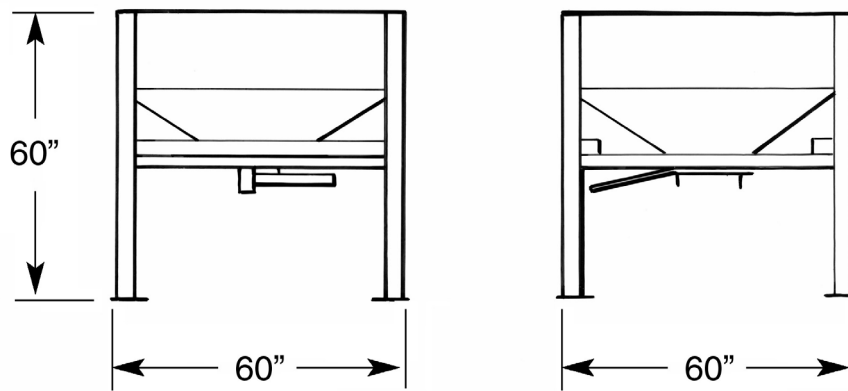

Attachments
320-453-3525

Seed Tote Hopper Specifications

Model	Seed Tote Hopper
Size	60" x 60" x 60"
Capacity	35 bu
Discharge Opening	8" x 8"
Discharge Height	20"
Manual Slide Gate Discharge	

Seed Tote Hopper